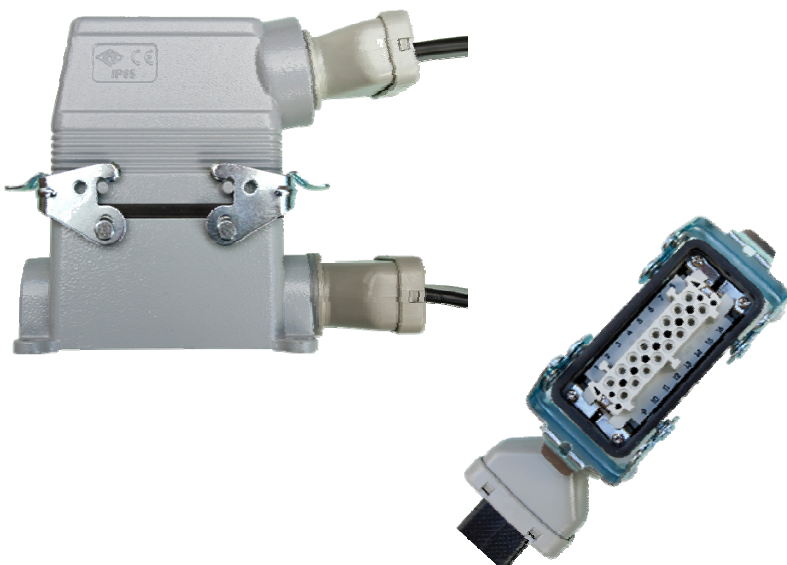

Single weave, single eye Cable Anchor Stockings from High Tensile Galvanised Steel Wire.

For heavy duty applications we can also offer Double & Triple weave and Double eye, please ask our sales office for details.

Single offset

Type.	Range	Dim'n 'L'	Dim'n 'E'	Min. breaking strain
LS3/06	6 - 10 mm	120 mm	100 mm	200 kg
LS3/10	10 - 13 mm	180 mm	100 mm	346 kg
LS3/13	13 - 16 mm	250 mm	100 mm	346 kg
LS3/16	16 - 20 mm	250 mm	100 mm	681 kg
LS3/20	20 - 25 mm	330 mm	100 mm	814 kg
LS3/25	25 - 32 mm	360 mm	125 mm	814 kg
LS3/32	32 - 38 mm	380 mm	125 mm	1128 kg
LS3/38	38 - 44 mm	430 mm	125 mm	1128 kg
LS3/44	44 - 52 mm	480 mm	150 mm	1128 kg
LS3/50	50 - 65 mm	530 mm	150 mm	2464 kg
LS3/64	64 - 77 mm	580 mm	150 mm	2464 kg
LS3/76	76 - 89 mm	630 mm	200 mm	5241 kg
LS3/89	89 - 102 mm	680 mm	200 mm	5241 kg

Plugs & Sockets

SIMBAL Plugs & Sockets feature interchangeable inserts and hoods / enclosures combining to provide a large range. The following sizes are available ex-stock with either Male or Female inserts :-

- 4 Pin 80 Amp
- 6 Pin 35 Amp
- 10 Pin 16 Amp
- 16 Pin 16 Amp
- 24 Pin 16 Amp