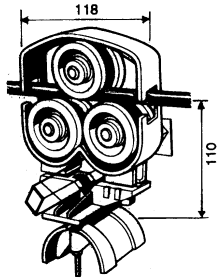

**Catenary wire - available in 2 sizes :-**

| Wire dia. | Code |
|-----------|------|
| 5mm       | 2005 |
| 8mm       | 2008 |

**Turnbuckles from Galvanised Steel - available in 3 sizes :-**

| Size | Length      | Code |
|------|-------------|------|
| M6   | 130 / 180mm | 2060 |
| M12  | 230 / 310mm | 2120 |
| M16  | 280 / 400mm | 2160 |

**Shell Clamps from Galvanised Steel - to suit wire rope :-**

| Size | Code |
|------|------|
| 5mm  | 205  |
| 8mm  | 208  |

**TROLLEYS FOR PLATFORM CABLE**

**TOWING TROLLEYS**

**Trolleys for 5mm dia. wire**  
**Code** 22/6.037-4260/60 **Capacity** 50mm x 30mm

**Towing trolleys to suit 5mm & 8mm dia. Catenary wire.**  
**Code** 33/12.037-4260/60 **Capacity** 50mm x 30mm  
 33/12.037-7544/60 **Capacity** 75mm x 30mm

**INTERMEDIATE TROLLEYS**

**Trolleys for 5mm dia. wire**  
**Code** 5/6-23 + 15.1723 **Capacity** 18mm x 6mm  
 Load capacity = 5 kg max.

**Trolleys for 5mm & 8mm dia. wire**  
**Code** 4/8-2345/50 **Capacity** 45mm x 15mm  
 4/8-4260/60 **Capacity** 50mm x 25mm

**Trolleys for 5mm dia. wire**  
**Code** 10/60-4260/60 **Capacity** 45mm x 25mm  
 Load capacity = 10 kg max.