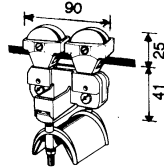

**Catenary wire - available in 2 sizes :-**

| Wire dia. | Code |
|-----------|------|
| 5mm       | 2005 |
| 8mm       | 2008 |

**Turnbuckles from Galvanised Steel - available in 3 sizes :-**

| Size | Length      | Code |
|------|-------------|------|
| M6   | 130 / 180mm | 2060 |
| M12  | 230 / 310mm | 2120 |
| M16  | 280 / 400mm | 2160 |

**Towing trolleys to suit 5mm & 8mm dia. Catenary wire.**  
**Code** 33/12.037-4260/60 **Capacity** 50mm x 30mm  
 33/12.037-7544/60 **Capacity** 75mm x 30mm

**INTERMEDIATE TROLLEYS**

**Trolleys for 5mm dia. wire**  
**Code** 5/6-23 + 15.1723 **Capacity** 18mm x 6mm  
 Load capacity = 5 kg max.

**Trolleys for 5mm & 8mm dia. wire**  
**Code** 4/8-2345/50 **Capacity** 45mm x 15mm  
 4/8-4260/60 **Capacity** 50mm x 25mm

**Trolleys for 5mm dia. wire**  
**Code** 10/60-4260/60 **Capacity** 45mm x 25mm  
 Load capacity = 10 kg max.

**Trolleys for 5mm & 8mm dia. wire**  
**Code** 25/12-4260/60 **Capacity** 50mm x 30mm  
 25/12-7544/60 **Capacity** 75mm x 30mm  
 Load capacity = 25 kg max.

**END ANCHORS**

**Anchors for 5mm & 8mm dia. wire**