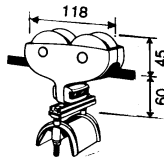

**Catenary wire - available in 2 sizes :-**

| Wire dia. | Code |
|-----------|------|
| 5mm       | 2005 |
| 8mm       | 2008 |

**Turnbuckles from Galvanised Steel - available in 3 sizes :-**

| Size | Length      | Code |
|------|-------------|------|
| M6   | 130 / 180mm | 2060 |
| M12  | 230 / 310mm | 2120 |
| M16  | 280 / 400mm | 2160 |

**Towing trolleys to suit 5mm & 8mm dia. Catenary wire.**  
**Code** 33/12.037-4260/60 **Capacity** 50mm x 30mm  
 33/12.037-7544/60 **Capacity** 75mm x 30mm

**INTERMEDIATE TROLLEYS**

**Trolleys for 5mm dia. wire**  
**Code** 5/6-23 + 15.1723 **Capacity** 18mm x 6mm  
 Load capacity = 5 kg max.

**Trolleys for 5mm & 8mm dia. wire**  
**Code** 4/8-2345/50 **Capacity** 45mm x 15mm  
 4/8-4260/60 **Capacity** 50mm x 25mm

**Trolleys for 5mm dia. wire**  
**Code** 10/60-4260/60 **Capacity** 45mm x 25mm  
 Load capacity = 10 kg max.

**Trolleys for 5mm & 8mm dia. wire**  
**Code** 25/12-4260/60 **Capacity** 50mm x 30mm  
 25/12-7544/60 **Capacity** 75mm x 30mm  
 Load capacity = 25 kg max.

**END ANCHORS**

**Anchors for 5mm & 8mm dia. wire**