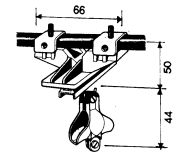

**Trolleys for 5mm & 8mm dia. wire**  
**Code** 25/12-4260/60 **Capacity** 50mm x 30mm  
 25/12-7544/60 **Capacity** 75mm x 30mm  
 Load capacity = 25 kg max.

**END ANCHORS**

**Anchors for 5mm & 8mm dia. wire**

**Code** 037-4260/60 **Capacity** 50 x 25mm  
 037-7544/60 **Capacity** 75 x 25mm

**TROLLEYS FOR ROUND CABLE & HOSE**

**TOWING TROLLEYS**

**Trolleys for 5mm dia. wire**  
**Code** 22/6.039-23

**Trolleys for 5mm & 8mm dia. wire**  
**Code** 33/12.039-23

**INTERMEDIATE TROLLEYS**

**Trolleys for 5mm dia. wire**  
**Code** 5/6-23 **Capacity** 5kg

**Trolleys for 5mm & 8mm dia. wire**  
**Code** 25/12-23 **Capacity** 25kg

**END ANCHORS**

**Trolleys for 5mm & 8mm dia. wire**  
**Code** 039-23

**CABLE CLIPS**

**Round cable clips - max. 3 clips / trolley. Largest diameter**

| Code    | Diameter  | A    |
|---------|-----------|------|
| 18.3539 | 35 - 39mm | 62mm |
| 18.3034 | 30 - 34mm | 56mm |
| 18.2529 | 25 - 29mm | 51mm |
| 18.2024 | 20 - 24mm | 43mm |
| 15.1519 | 15 - 19mm | 38mm |
| 15.1014 | 10 - 14mm | 33mm |
| 15.0608 | 6 - 8mm   | 33mm |