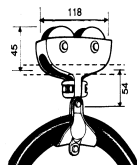

**Catenary wire - available in 2 sizes :-**

| Wire dia. | Code |
|-----------|------|
| 5mm       | 2005 |
| 8mm       | 2008 |

**Turnbuckles from Galvanised Steel - available in 3 sizes :-**

| Size | Length      | Code |
|------|-------------|------|
| M6   | 130 / 180mm | 2060 |
| M12  | 230 / 310mm | 2120 |
| M16  | 280 / 400mm | 2160 |

**Trolleys for 5mm & 8mm dia. wire**  
**Code** 25/12-4260/60 **Capacity** 50mm x 30mm  
 25/12-7544/60 **Capacity** 75mm x 30mm  
 Load capacity = 25 kg max.

**END ANCHORS**

**Anchors for 5mm & 8mm dia. wire**

**Code** 037-4260/60 **Capacity** 50 x 25mm  
 037-7544/60 **Capacity** 75 x 25mm

**TROLLEYS FOR ROUND CABLE & HOSE**

**TOWING TROLLEYS**

**Trolleys for 5mm dia. wire**  
**Code** 22/6.039-23

**Trolleys for 5mm & 8mm dia. wire**  
**Code** 33/12.039-23

**INTERMEDIATE TROLLEYS**

**Trolleys for 5mm dia. wire**  
**Code** 5/6-23 **Capacity** 5kg

**Trolleys for 5mm & 8mm dia. wire**  
**Code** 25/12-23 **Capacity** 25kg

**END ANCHORS**

**Trolleys for 5mm & 8mm dia. wire**  
**Code** 039-23