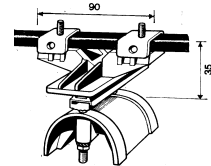

**Catenary wire - available in 2 sizes :-**

| Wire dia. | Code |
|-----------|------|
| 5mm       | 2005 |
| 8mm       | 2008 |

**Turnbuckles from Galvanised Steel - available in 3 sizes :-**

| Size | Length      | Code |
|------|-------------|------|
| M6   | 130 / 180mm | 2060 |
| M12  | 230 / 310mm | 2120 |
| M16  | 280 / 400mm | 2160 |

**Towing trolleys to suit 5mm & 8mm dia. Catenary wire.**  
**Code** 33/12.037-4260/60 **Capacity** 50mm x 30mm  
 33/12.037-7544/60 **Capacity** 75mm x 30mm

**INTERMEDIATE TROLLEYS**

**Trolleys for 5mm dia. wire**  
**Code** 5/6-23 + 15.1723 **Capacity** 18mm x 6mm  
 Load capacity = 5 kg max.

**Trolleys for 5mm & 8mm dia. wire**  
**Code** 4/8-2345/50 **Capacity** 45mm x 15mm  
 4/8-4260/60 **Capacity** 50mm x 25mm

**Trolleys for 5mm dia. wire**  
**Code** 10/60-4260/60 **Capacity** 45mm x 25mm  
 Load capacity = 10 kg max.

**Trolleys for 5mm & 8mm dia. wire**  
**Code** 25/12-4260/60 **Capacity** 50mm x 30mm  
 25/12-7544/60 **Capacity** 75mm x 30mm  
 Load capacity = 25 kg max.

**END ANCHORS**

**Anchors for 5mm & 8mm dia. wire**