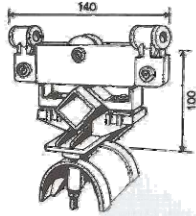

**Catenary wire - available in 2 sizes :-**

| Wire dia. | Code |
|-----------|------|
| 5mm       | 2005 |
| 8mm       | 2008 |

**Turnbuckles from Galvanised Steel - available in 3 sizes :-**

| Size | Length      | Code |
|------|-------------|------|
| M6   | 130 / 180mm | 2060 |
| M12  | 230 / 310mm | 2120 |
| M16  | 280 / 400mm | 2160 |

**Shell Clamps from Galvanised Steel - to suit wire rope :-**

| Size | Code |
|------|------|
| 5mm  | 205  |
| 8mm  | 208  |

**TROLLEYS FOR PLATFORM CABLE**

**TOWING TROLLEYS**

**Trolleys for 5mm dia. wire**  
**Code** 22/6.037-4260/60 **Capacity** 50mm x 30mm