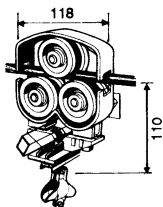

**Catenary wire - available in 2 sizes :-**

| Wire dia. | Code |
|-----------|------|
| 5mm       | 2005 |
| 8mm       | 2008 |

**Turnbuckles from Galvanised Steel - available in 3 sizes :-**

| Size | Length      | Code |
|------|-------------|------|
| M6   | 130 / 180mm | 2060 |
| M12  | 230 / 310mm | 2120 |
| M16  | 280 / 400mm | 2160 |

**Trolleys for 5mm & 8mm dia. wire**  
**Code** 4/8-2345/50 **Capacity** 45mm x 15mm  
 4/8-4260/60 **Capacity** 50mm x 25mm

**Trolleys for 5mm dia. wire**  
**Code** 10/60-4260/60 **Capacity** 45mm x 25mm  
 Load capacity = 10 kg max.

**Trolleys for 5mm & 8mm dia. wire**  
**Code** 25/12-4260/60 **Capacity** 50mm x 30mm  
 25/12-7544/60 **Capacity** 75mm x 30mm  
 Load capacity = 25 kg max.

**END ANCHORS**

**Anchors for 5mm & 8mm dia. wire**

**Code** 037-4260/60 **Capacity** 50 x 25mm  
 037-7544/60 **Capacity** 75 x 25mm

**TROLLEYS FOR ROUND CABLE & HOSE**

**TOWING TROLLEYS**

**Trolleys for 5mm dia. wire**  
**Code** 22/6.039-23

**Trolleys for 5mm & 8mm dia. wire**  
**Code** 33/12.039-23