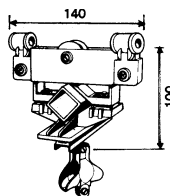

**Catenary wire - available in 2 sizes :-**

| Wire dia. | Code |
|-----------|------|
| 5mm       | 2005 |
| 8mm       | 2008 |

**Turnbuckles from Galvanised Steel - available in 3 sizes :-**

| Size | Length      | Code |
|------|-------------|------|
| M6   | 130 / 180mm | 2060 |
| M12  | 230 / 310mm | 2120 |
| M16  | 280 / 400mm | 2160 |

**Trolleys for 5mm & 8mm dia. wire**  
**Code** 4/8-2345/50 **Capacity** 45mm x 15mm  
 4/8-4260/60 **Capacity** 50mm x 25mm

**Trolleys for 5mm dia. wire**  
**Code** 10/60-4260/60 **Capacity** 45mm x 25mm  
 Load capacity = 10 kg max.

**Trolleys for 5mm & 8mm dia. wire**  
**Code** 25/12-4260/60 **Capacity** 50mm x 30mm  
 25/12-7544/60 **Capacity** 75mm x 30mm  
 Load capacity = 25 kg max.

**END ANCHORS**

**Anchors for 5mm & 8mm dia. wire**

**Code** 037-4260/60 **Capacity** 50 x 25mm  
 037-7544/60 **Capacity** 75 x 25mm

**TROLLEYS FOR ROUND CABLE & HOSE**

**TOWING TROLLEYS**

**Trolleys for 5mm dia. wire**  
**Code** 22/6.039-23

**Trolleys for 5mm & 8mm dia. wire**  
**Code** 33/12.039-23