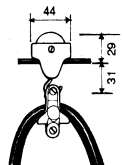

**Catenary wire - available in 2 sizes :-**

| Wire dia. | Code |
|-----------|------|
| 5mm       | 2005 |
| 8mm       | 2008 |

**Turnbuckles from Galvanised Steel - available in 3 sizes :-**

| Size | Length      | Code |
|------|-------------|------|
| M6   | 130 / 180mm | 2060 |
| M12  | 230 / 310mm | 2120 |
| M16  | 280 / 400mm | 2160 |

**Trolleys for 5mm & 8mm dia. wire**  
**Code** 25/12-4260/60 **Capacity** 50mm x 30mm  
 25/12-7544/60 **Capacity** 75mm x 30mm  
 Load capacity = 25 kg max.

**END ANCHORS**

**Anchors for 5mm & 8mm dia. wire**

**Code** 037-4260/60 **Capacity** 50 x 25mm  
 037-7544/60 **Capacity** 75 x 25mm

**TROLLEYS FOR ROUND CABLE & HOSE**

**TOWING TROLLEYS**

**Trolleys for 5mm dia. wire**  
**Code** 22/6.039-23

**Trolleys for 5mm & 8mm dia. wire**  
**Code** 33/12.039-23

**INTERMEDIATE TROLLEYS**

**Trolleys for 5mm dia. wire**  
**Code** 5/6-23 **Capacity** 5kg

**Trolleys for 5mm & 8mm dia. wire**  
**Code** 25/12-23 **Capacity** 25kg

**END ANCHORS**

**Trolleys for 5mm & 8mm dia. wire**  
**Code** 039-23