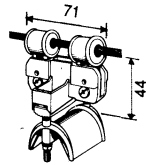

**Catenary wire - available in 2 sizes :-**

| Wire dia. | Code |
|-----------|------|
| 5mm       | 2005 |
| 8mm       | 2008 |

**Turnbuckles from Galvanised Steel - available in 3 sizes :-**

| Size | Length      | Code |
|------|-------------|------|
| M6   | 130 / 180mm | 2060 |
| M12  | 230 / 310mm | 2120 |
| M16  | 280 / 400mm | 2160 |

**Shell Clamps from Galvanised Steel - to suit wire rope :-**

| Size | Code |
|------|------|
| 5mm  | 205  |
| 8mm  | 208  |

**TROLLEYS FOR PLATFORM CABLE**

**TOWING TROLLEYS**

**Trolleys for 5mm dia. wire**  
**Code** 22/6.037-4260/60 **Capacity** 50mm x 30mm

**Towing trolleys to suit 5mm & 8mm dia. Catenary wire.**  
**Code** 33/12.037-4260/60 **Capacity** 50mm x 30mm  
 33/12.037-7544/60 **Capacity** 75mm x 30mm

**INTERMEDIATE TROLLEYS**

**Trolleys for 5mm dia. wire**  
**Code** 5/6-23 + 15.1723 **Capacity** 18mm x 6mm  
 Load capacity = 5 kg max.

**Trolleys for 5mm & 8mm dia. wire**  
**Code** 4/8-2345/50 **Capacity** 45mm x 15mm  
 4/8-4260/60 **Capacity** 50mm x 25mm

**Trolleys for 5mm dia. wire**  
**Code** 10/60-4260/60 **Capacity** 45mm x 25mm  
 Load capacity = 10 kg max.