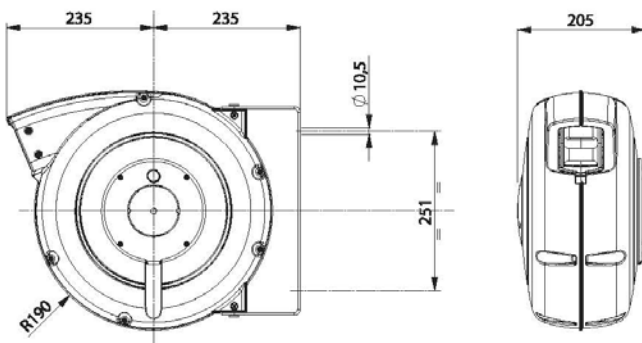

310°

IP42

	60
	mm 300x295x155 Kg 3,5

Series 5000/XL

IP43

	60
	mm 410x305x185 Kg 4,0

Manufactured according to standard:
Construit selon norme:
EN 61242 EN 60335-1

These products comply with Directives:
Produits conformes aux Directives:
2006/95/CE 2006/42/CE 2002/95/CE

These products comply with Directives:
Produits conformes aux Directives:
2006/95/CE 2006/42/CE 2002/95/CE

Specification

Series 7000

IP42

	20
	mm 430x400x210 Kg 8,0-10,0

Working temperature - 5 deg C / + 40 deg C