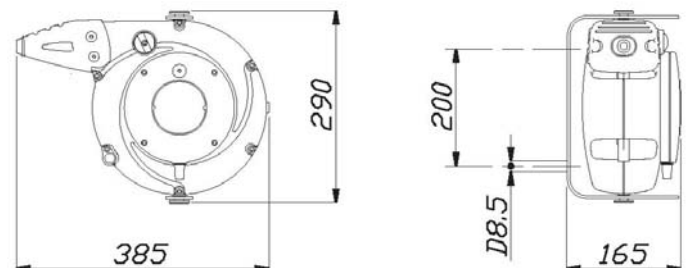

310°

IP42

	60
	mm 300x295x155 Kg 3,5

Series 5000/XL

IP43

	60
	mm 410x305x185 Kg 4,0

Manufactured according to standard:
Construit selon norme:
EN 61242 EN 60335-1

These products comply with Directives:
Produits conformes aux Directives:
2006/95/CE 2006/42/CE 2002/95/CE

Medium Duty Cable Reels

Series 6000/PRC

IP42

1-10 CONDUCTORS	
	30
	mm 400x370x190 Kg 13

12-16 CONDUCTORS	
	24
	mm 400x390x290 Kg 13

Series 6000/PRL

IP43

Manufactured according to standard:
Construit selon norme:
EN 61242 EN 60335-1

These products comply with Directives:
Produits conformes aux Directives:
2006/95/CE 2006/42/CE 2002/95/CE

Specification

Series 7000

IP42

	20
	mm 430x400x210 Kg 8,0-10,0

Working temperature - 5 deg C / + 40 deg C