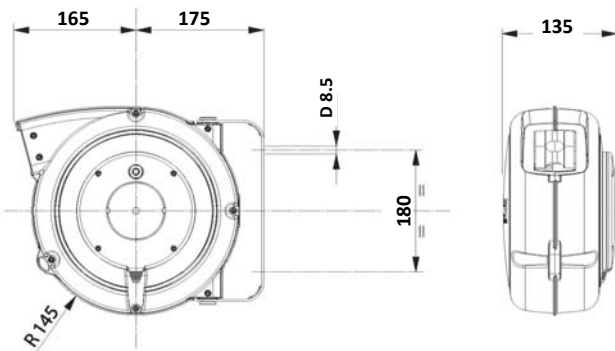

Medium Duty Cable Reels

Series 3000

IP42

mm 300x300x150
kg 3,500 -

Series 4000

IP42

	44
	mm 335x310x185 Kg 5

Series 5000/XF

310°

IP42

	60
	mm 300x295x155 Kg 3,5

Series 5000/XL

IP43

	60
	mm 410x305x185 Kg 4,0

Manufactured according to standard:
Construit selon norme:
EN 61242 EN 60335-1

These products comply with Directives:
Produits conformes aux Directives:
2006/95/CE 2006/42/CE 2002/95/CE