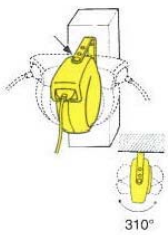

310°

IP42

	60
	mm 300x295x155 Kg 3,5

Series 5000/XL

IP43

	60
	mm 410x305x185 Kg 4,0

Manufactured according to standard:
Construit selon norme:
EN 61242 EN 60335-1

These products comply with Directives:
Produits conformes aux Directives:
2006/95/CE 2006/42/CE 2002/95/CE