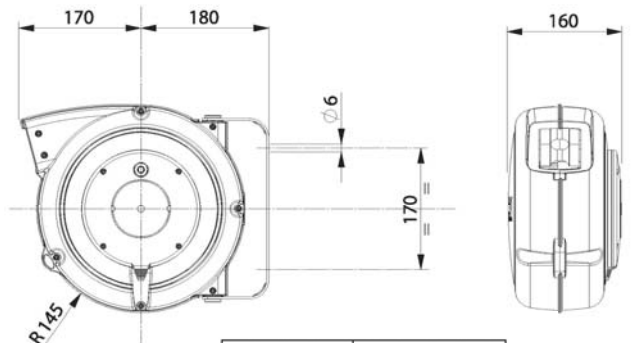

Series 4000

IP42

	44
	mm 335x310x185 Kg 5