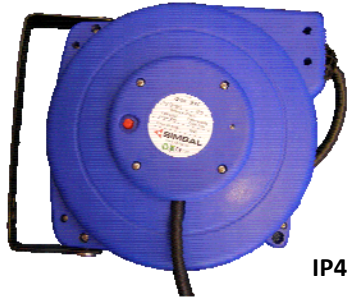

Medium Duty Cable Reels

Series 3000

IP42

mm 300x300x150
kg 3,500 -