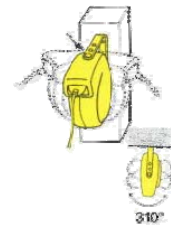

310°

IP42

	60
	mm 300x295x155 Kg 3,5

Series 5000/XL

IP43

	60
	mm 410x305x185 Kg 4,0

Manufactured according to standard:
Construit selon norme:
EN 61242 EN 60335-1

These products comply with Directives:
Produits conformes aux Directives:
2006/95/CE 2006/42/CE 2002/95/CE

Medium Duty Cable Reels

Series 6000/PRC

IP42

1-10 CONDUCTORS	
	30
	mm 400x370x190 Kg 13

12-16 CONDUCTORS	
	24
	mm 400x390x290 Kg 13

Series 6000/PRL

IP43

Manufactured according to standard:
Construit selon norme:
EN 61242 EN 60335-1