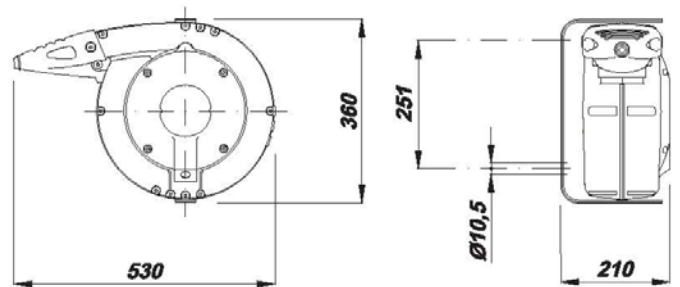

310°

IP42

	60
	mm 300x295x155 Kg 3,5

Series 5000/XL

IP43

	60
	mm 410x305x185 Kg 4,0

Manufactured according to standard:
Construit selon norme:
EN 61242 EN 60335-1

These products comply with Directives:
Produits conformes aux Directives:
2006/95/CE 2006/42/CE 2002/95/CE

Medium Duty Cable Reels

Series 6000/PRC

IP42

1-10 CONDUCTORS	
	30
	mm 400x370x190 Kg 13

12-16 CONDUCTORS	
	24
	mm 400x390x290 Kg 13

Series 6000/PRL

IP43

Manufactured according to standard:
Construit selon norme:
EN 61242 EN 60335-1

These products comply with Directives:
Produits conformes aux Directives:
2006/95/CE 2006/42/CE 2002/95/CE

Specification

Series 7000

IP42

	20
	mm 430x400x210 Kg 8,0-10,0

Working temperature - 5 deg C / + 40 deg C