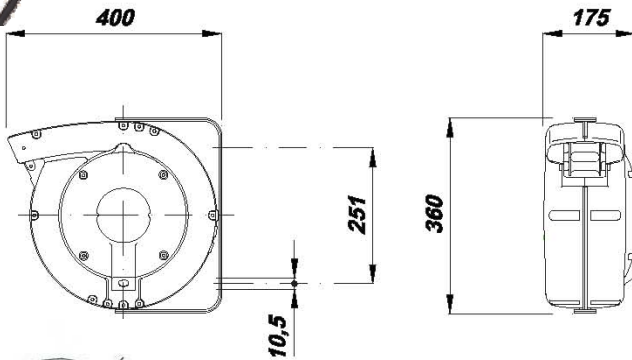

310°

IP42

	60
	mm 300x295x155 Kg 3,5

Series 5000/XL

IP43

	60
	mm 410x305x185 Kg 4,0

Manufactured according to standard:
Construit selon norme:
EN 61242 EN 60335-1

These products comply with Directives:
Produits conformes aux Directives:
2006/95/CE 2006/42/CE 2002/95/CE

Medium Duty Cable Reels

Series 6000/PRC

IP42

1-10 CONDUCTORS	
	30
	mm 400x370x190 Kg 13

12-16 CONDUCTORS	
	24
	mm 400x390x290 Kg 13

Series 6000/PRL

IP43

Manufactured according to standard:
Construit selon norme:
EN 61242 EN 60335-1

These products comply with Directives:
Produits conformes aux Directives:
2006/95/CE 2006/42/CE 2002/95/CE

Specification

Series 7000

IP42

	20
	mm 430x400x210 Kg 8,0-10,0

Working temperature - 5 deg C / + 40 deg C