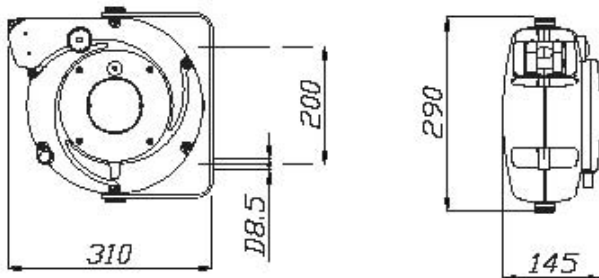

Medium Duty Cable Reels

Series 3000

IP42

mm 300x300x150
kg 3,500 -

Series 4000

IP42

	44
	mm 335x310x185 Kg 5

Series 5000/XF

310°

IP42

	60
	mm 300x295x155 Kg 3,5

Series 5000/XL

IP43

	60
	mm 410x305x185 Kg 4,0

Manufactured according to standard:
Construit selon norme:
EN 61242 EN 60335-1

These products comply with Directives:
Produits conformes aux Directives:
2006/95/CE 2006/42/CE 2002/95/CE