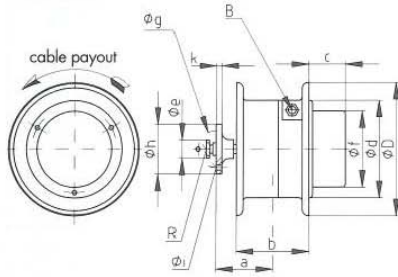

**H&K Heavy Duty Spring Operated Cable Reeling Drums for
5c x 1.5mm², 5c x 2.5mm², 7c x 1.5mm² & 7c x 2.5mm²
PUR Drum Reeling cables**

Type	Drawing No.	Ø d	Ø D	a	b	3+PE c^{II}	Ø e	Ø f	Ø g	Ø h	Ø i	k
LT 155	01-61-00-000	155	260	101,5	110	80	35	155	65	85	4 x Ø 9	10
LT 180	01-53-00-000	180	290	113	130	110	35	180	65	85	4 x Ø 9	10
LT 220	01-38-00-000	220	400	114	120	80	35	220	100	130	4 x Ø 13	9
LT 221	01-52-00-000	220	450	129	150	80	35	220	100	130	4 x Ø 13	9
LT 300	01-42-00-000	300	550	165	190	125	40	300	100	135	4 x Ø 13	15
LT 420	01-43-00-000	420	680	200	240	165	60	420	130	178	4 x Ø 17	20
LT 421	01-44-00-000	420	770	200	240	165	60	420	170	215	4 x Ø 17	20
LT 530	01-59-00-000	530	900	260	310	85	70	420	200	250	4 x Ø 18	23
LT 280	01-11-00-000	280	450	146	180	160	40	240	100	135	4 x Ø 16	15
LT 380	01-13-00-000	380	650	179	220	155	60	240	130	178	4 x Ø 18	20
LT 500	01-15-00-000	500	800	192	250	170	70	370	170	215	4 x Ø 17	20
LT 501	01-17-00-000	500	800	227	320	170	70	370	170	215	4 x Ø 17	20

cable size	cable type	cable dia	cable weight	payout Horiz	payout Vertical	Drum ref	Slip ring size
5 x 1.5mm²	Semoflex Drum	11.8 mm	0.18 kg/m	7.0 m	7.0m	LT 155/108-5-26	26 Amps
	Trommelflex PUR-HF			12.0 m	12.0m	LT 180/131-5-26	26 Amps
				20.0 m	18.0m	LT 180/231H-5-26	26 Amps
				26.0 m	25.0m	LT 220/251H-5-26	26 Amps
				47.0 m	31.0m	LT 300/252H-5-26	26 Amps

cable size	cable type	cable dia	cable weight	payout Horiz	payout Vertical	Drum ref	Slip ring size
5 x 2.5mm²	Semoflex Drum	12.8 mm	0.24 kg/m	7.0 m	7.0m	LT 155/108-5-26	26 Amps
	Trommelflex PUR-HF			11.0 m	11.0m	LT 180/131-5-26	26 Amps
				18.0 m	14.0m	LT 180/231H-5-26	26 Amps
				26.0 m	23.0m	LT 220/251H-5-26	26 Amps
				46.0 m	23.0m	LT 300/252H-5-26	26 Amps

cable size	cable type	cable dia	cable weight	payout Horiz	payout Vertical	Drum ref	Slip ring size
7 x 1.5mm²	Semoflex Drum	13.3 mm	0.23 kg/m	7.0 m	7.0m	LT 155/108-7-26	26 Amps
	Trommelflex PUR-HF			10.0 m	10.0m	LT 180/131-7-26	26 Amps
				12.0 m	12.0m	LT 220/151-7-26	26 Amps
				20.0 m	20.0m	LT 220/251H-7-26	26 Amps
				26.0 m	24.0m	LT 221/251H-7-26	26 Amps
				35.0m	34.0m	LT 300/272H-7-26	26 Amps
49.0m	24.0m	LT 300/252H-7-26	26 Amps				

cable size	cable type	cable dia	cable weight	payout Horiz	payout Vertical	Drum ref	Slip ring size
7 x 2.5mm²	Semoflex Drum	14.0 mm	0.25 kg/m	10.0 m	10.0m	LT 180/131-7-26	26 Amps
	Trommelflex PUR-HF			12.0 m	12.0m	LT 220/151-7-26	26 Amps
				17.0 m	17.0m	LT 220/251H-7-26	26 Amps
				26.0 m	18.0m	LT 221/251H-7-26	26 Amps
				47.0 m	18.0m	LT 300/252H-7-26	26 Amps
				36.0 m	30.0m	LT 300/272H-7-26	26 Amps