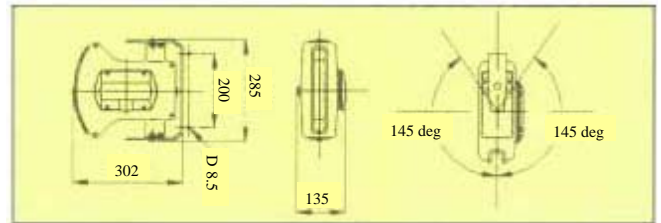

Series 777 Hose Reels

60

Kg 3.90
mm 390x310x170

Ref	Hose Dia.	Hose Payout	Max Pressure	Drum Colour	Temp range	Hose end fitting	Incoming fitting	Incoming hose length	Use for
777/6	6mm (1/4")	9 + 1m	15 bar	Yellow	-5 / + 40 deg C	1/4" M	1/4" M	2 meters	Air / Cold water
777/8	8mm (5/16")	7 + 1m	15 bar	Yellow	-5 / + 40 deg C	1/4" M	1/4" M	2 meters	Air / Cold water

Series 777 Hose Reels utilise a glossy polyurathene hose and are manufactured from shock resistant plastic and are mounted on a swivelling bracket for wall or ceiling mounting. The 777 Hose reels also feature a ratchet stop every 50cm which can be easily disconnected if constant traction of hose is required.