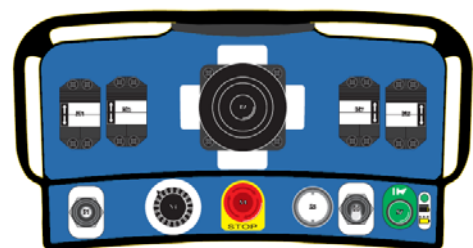

IMET M550S Standard options for Radio Control systems

Master / Slave (MTRS) System :

The ideal solution for tandem cranes & machines

Infra-Red Start up :

Added safety via. line of sight start up

ATEX Ex Radio Systems :

Radio systems for use in hazardous areas

M550S WAVE - STANDARD OPTIONS

Auxilliary Command :

A rotary selector switch, push button or potentiometer can be added to any WAVE transmitter.

LED Display :

Only available with the WAVE L10 system, this allows information from the crane to be displayed on the transmitter

Master / Slave (MTRS) System :

The MTRS system allows one WAVE transmitter to work with up to 10 receivers, and up to 8 transmitters with one receiver. This enables a multitude of options such as Master / Slave and Pitch & Catch with multiple cranes.

LED Display :

Available with ALL Zeus / Thor systems, this allows information from the crane to be displayed on the transmitter

Master / Slave (MTRS) System :

The MTRS system allows one ZEUS or THOR transmitter to work with up to 16 receivers, and up to 8 transmitters with one receiver. This enables a multitude of options such as Master / Slave and Pitch & Catch with multiple cranes.