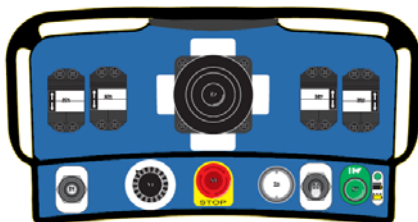

ATEX TRANSMITTER

II 3GD Ex nA IIB T6 X Ex tD A22 IP65

ATEX Ex Radio Systems :

IMET Radio systems are also available with ATEX certification (only with joystick style transmitters) please contact SIMBAL sales office for more details