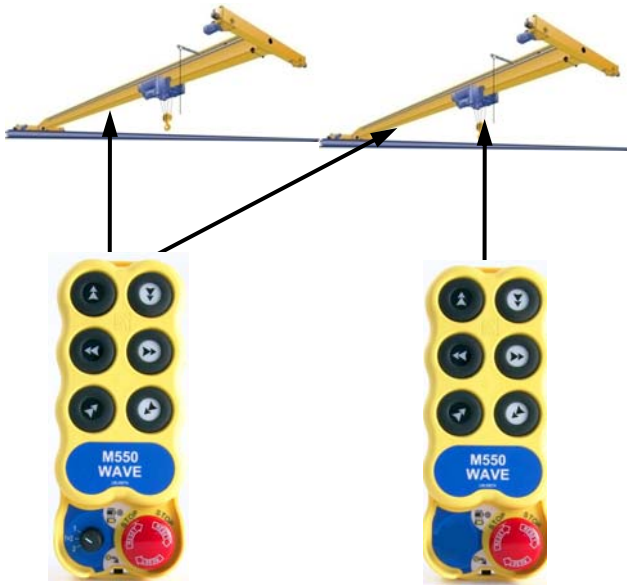

Radio systems for use in hazardous areas

M550S WAVE - STANDARD OPTIONS

Auxilliary Command :

A rotary selector switch, push button or potentiometer can be added to any WAVE transmitter.

LED Display :

Only available with the WAVE L10 system, this allows information from the crane to be displayed on the transmitter

Master / Slave (MTRS) System :

The MTRS system allows one WAVE transmitter to work with up to 10 receivers, and up to 8 transmitters with one receiver. This enables a multitude of options such as Master / Slave and Pitch & Catch with multiple cranes.

Infra-Red Start up :

Available with all WAVE systems, the iREaDy system requires line of sight contact between transmitter and receiver to start the system. Once the signal has been established the system uses radio signals in the same way as a standard radio control system.

LED Display :

Available with ALL Zeus / Thor systems, this allows information from the crane to be displayed on the transmitter

Master / Slave (MTRS) System :

The MTRS system allows one ZEUS or THOR transmitter to work with up to 16 receivers, and up to 8 transmitters with one receiver. This enables a multitude of options such as Master / Slave and Pitch & Catch with multiple cranes.