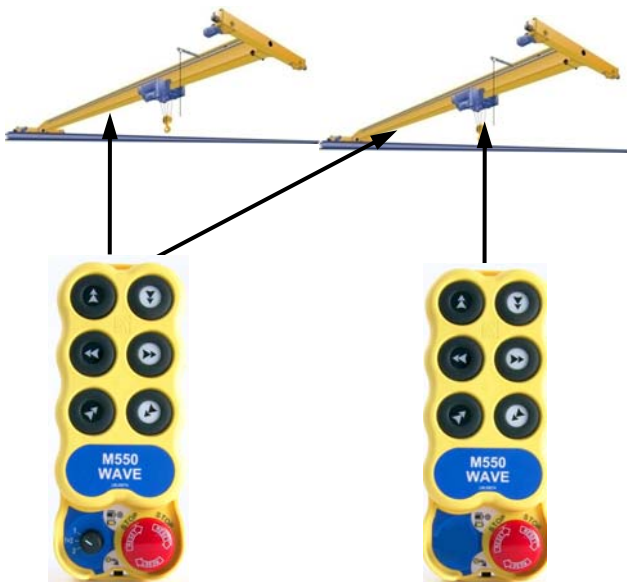

IMET M550S Standard options for Radio Control systems

Master / Slave (MTRS) System :

The ideal solution for tandem cranes & machines

Infra-Red Start up :

Added safety via. line of sight start up

ATEX Ex Radio Systems :

Radio systems for use in hazardous areas

M550S WAVE - STANDARD OPTIONS

Auxilliary Command :

A rotary selector switch, push button or potentiometer can be added to any WAVE transmitter.

LED Display :

Only available with the WAVE L10 system, this allows information from the crane to be displayed on the transmitter

Master / Slave (MTRS) System :

The MTRS system allows one WAVE transmitter to work with up to 10 receivers, and up to 8 transmitters with one receiver. This enables a multitude of options such as Master / Slave and Pitch & Catch with multiple cranes.

LED Display :

Available with ALL Zeus / Thor systems, this allows information from the crane to be displayed on the transmitter

Master / Slave (MTRS) System :

The MTRS system allows one ZEUS or THOR transmitter to work with up to 16 receivers, and up to 8 transmitters with one receiver. This enables a multitude of options such as Master / Slave and Pitch & Catch with multiple cranes.