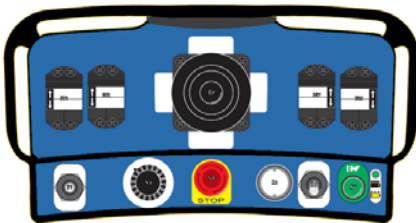

ATEX RECEIVER

II 2GD EX d IIB+H2 T6 EX tD A21 IP66 T85°

M550S ZEUS / THOR - STANDARD OPTIONS

Auxiliary Commands :

Up to 10 rotary selector switches, push buttons or potentiometers can be added to any IMET Joystick transmitters

LED Display :

Available with ALL Zeus / Thor systems, this allows information from the crane to be displayed on the transmitter

Master / Slave (MTRS) System :

The MTRS system allows one ZEUS or THOR transmitter to work with up to 16 receivers, and up to 8 transmitters with one receiver. This enables a multitude of options such as Master / Slave and Pitch & Catch with multiple cranes.

Infra-Red Start up :

Available with all ZEUS / THOR systems, the iREaDy system requires line of sight contact between transmitter and receiver to start the system. Once the signal has been established the system uses radio signals in the same way as a standard radio control system.