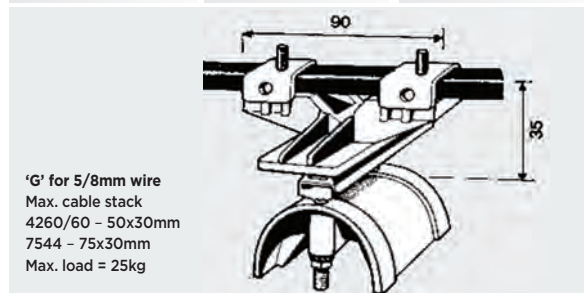

Catenary Wire Festoon Systems

Cable & Hose Carrying Systems

Application

Catenary wire festoon systems provide an economical solution for a range of applications where single, small section cables are to be carried over shorter distances. The taut wire is stretched over the full length of the system with a tensioning turnbuckle at each end, ie no intermediate supports are required making installation quick and easy. Trolleys are available for flatform cables, round cables and hoses with trolley capacities ranging from 5kg up to 20kg. The maximum length of these systems is governed by the need to limit cable sag, this can vary depending on the type of electrical cable or hose being carried but system lengths over 20m are not normally practical.

Cable & Hose Carrying Systems

Catenary Wire

Part Number	Part Code	Diameter
0200101000	2005	5mm
0200101500	2008	8mm

Turnbuckles

Part Number	Part Code	Thread Diameter
0200102500	2060	6mm
0200103000	2120	12mm
0200103500	2160	16mm

Shell Clamps

Part Number	Part Code	Thread Diameter
0200104000	205	6mm
0200104500	208	8mm

End Anchors for Platform Cable

Part Number	Part Code	Drg
0600100500	137-4260/60	G
0600101200	137/7544	G

End Anchors for Round Cable & Hose