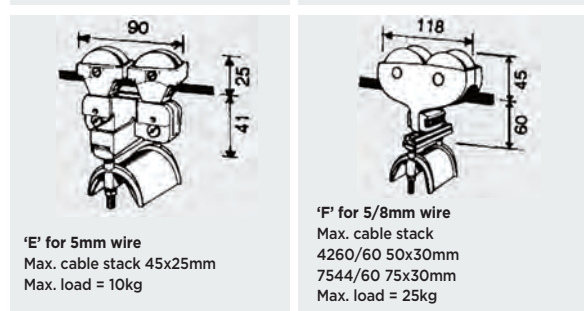

Intermedia Trolleys for Platform Cable

Part Number	Part Code	Drg
0200106500	5/6-23 + 15.1723	C
0200107500	4/8-4260/60	D
0200108500	10/60-4266/60	E
0200110500A	25/12-4260/60	F
0200110500B	25/12-7544/60	F