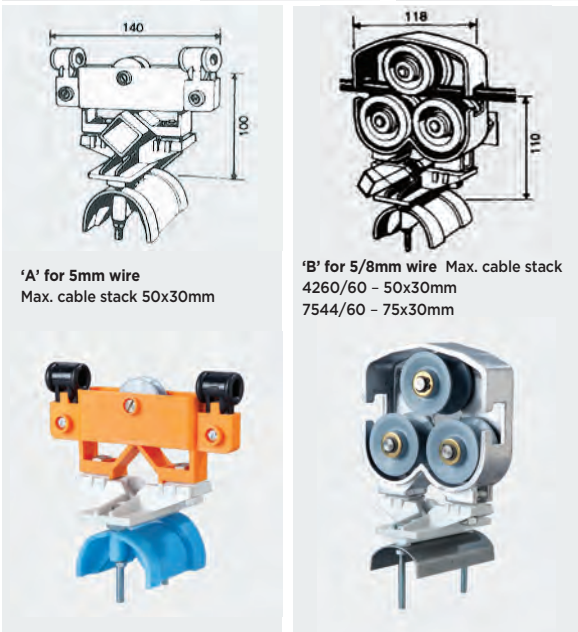

Shell Clamps

Part Number	Part Code	Thread Diameter
0200104000	205	6mm
0200104500	208	8mm

End Anchors for Platform Cable

Part Number	Part Code	Drg
0600100500	137-4260/60	G
0600101200	137/7544	G

End Anchors for Round Cable & Hose

Part Number	Part Code	Drg
0600105000	039-23	K

Intermedia Trolleys for Platform Cable

Part Number	Part Code	Drg
0200106500	5/6-23 + 15.1723	C
0200107500	4/8-4260/60	D
0200108500	10/60-4266/60	E
0200110500A	25/12-4260/60	F
0200110500B	25/12-7544/60	F

Towing Trolleys for Platform Cable

Part Number	Part Code	Drg
0200111000	22/6.037-4260/60	A
0200112000	33/12.037-4260/60	B
0200112100	33/12.037-7544/60	B

Catenary Wire Festoon Systems

Cable & Hose Carrying Systems

Round Cable / Hose Clips

Part Code	Cable Diameter	Dim A
15.0608	6-8mm	33mm
15.1014	10-14mm	33mm
15.1519	15-19mm	38mm
18.2024	20-24mm	43mm
18.2529	25-29mm	51mm
18.3034	30-34mm	56mm
18.3539	35-39mm	62mm