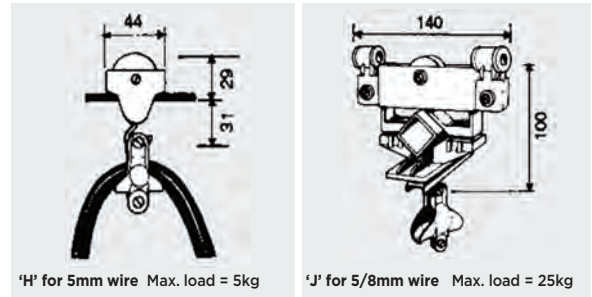

Cable & Hose Carrying Systems

Catenary Wire

Part Number	Part Code	Diameter
0200101000	2005	5mm
0200101500	2008	8mm

Turnbuckles

Part Number	Part Code	Thread Diameter
0200102500	2060	6mm
0200103000	2120	12mm
0200103500	2160	16mm

Shell Clamps

Part Number	Part Code	Thread Diameter
0200104000	205	6mm
0200104500	208	8mm

End Anchors for Platform Cable

Part Number	Part Code	Drg
0600100500	137-4260/60	G
0600101200	137/7544	G

End Anchors for Round Cable & Hose

Towing Trolleys for Platform Cable

Part Number	Part Code	Drg
0200111000	22/6.037-4260/60	A
0200112000	33/12.037-4260/60	B
0200112100	33/12.037-7544/60	B

Catenary Wire Festoon Systems

Cable & Hose Carrying Systems

Round Cable / Hose Clips

Part Code	Cable Diameter	Dim A
15.0608	6-8mm	33mm
15.1014	10-14mm	33mm
15.1519	15-19mm	38mm
18.2024	20-24mm	43mm
18.2529	25-29mm	51mm
18.3034	30-34mm	56mm
18.3539	35-39mm	62mm