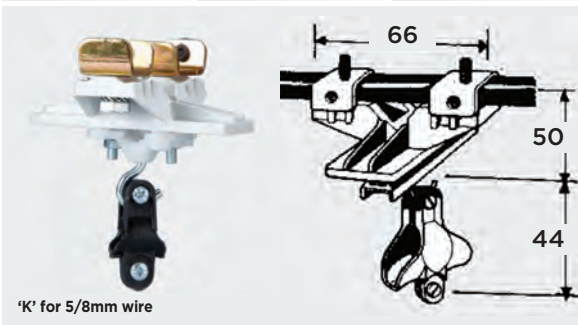

Catenary Wire Festoon Systems

Cable & Hose Carrying Systems

Application

Catenary wire festoon systems provide an economical solution for a range of applications where single, small section cables are to be carried over shorter distances. The taut wire is stretched over the full length of the system with a tensioning turnbuckle at each end, ie no intermediate supports are required making installation quick and easy. Trolleys are available for flatform cables, round cables and hoses with trolley capacities ranging from 5kg up to 20kg. The maximum length of these systems is governed by the need to limit cable sag, this can vary depending on the type of electrical cable or hose being carried but system lengths over 20m are not normally practical.

Cable & Hose Carrying Systems

Catenary Wire

Part Number	Part Code	Diameter
0200101000	2005	5mm
0200101500	2008	8mm

Turnbuckles

Part Number	Part Code	Thread Diameter
0200102500	2060	6mm
0200103000	2120	12mm
0200103500	2160	16mm

Shell Clamps

Part Number	Part Code	Thread Diameter
0200104000	205	6mm
0200104500	208	8mm

End Anchors for Platform Cable

Part Number	Part Code	Drg
0600100500	137-4260/60	G
0600101200	137/7544	G

End Anchors for Round Cable & Hose

Part Number	Part Code	Drg
0600105000	039-23	K

Intermedia Trolleys for Platform Cable

Part Number	Part Code	Drg
0200106500	5/6-23 + 15.1723	C
0200107500	4/8-4260/60	D
0200108500	10/60-4266/60	E
0200110500A	25/12-4260/60	F
0200110500B	25/12-7544/60	F