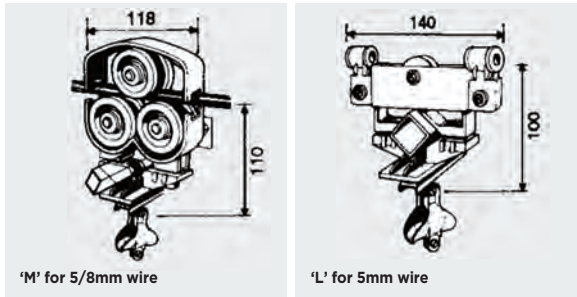

Catenary Wire Festoon Systems

Cable & Hose Carrying Systems

Towing Trolleys for Round Cable/Hose

Part Number	Part Code	Drg
0200111000	22/6.037-23	L
0200112000	33/12.039-23	M