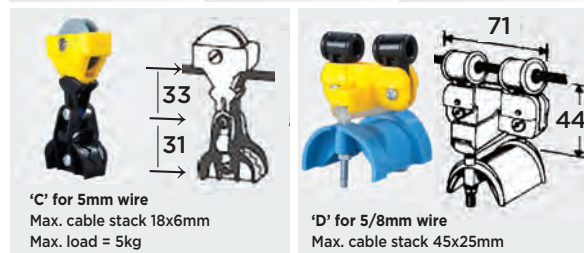

Cable & Hose Carrying Systems

Catenary Wire

Part Number	Part Code	Diameter
0200101000	2005	5mm
0200101500	2008	8mm

Turnbuckles

Part Number	Part Code	Thread Diameter
0200102500	2060	6mm
0200103000	2120	12mm
0200103500	2160	16mm

Shell Clamps

Part Number	Part Code	Thread Diameter
0200104000	205	6mm
0200104500	208	8mm

End Anchors for Platform Cable

Part Number	Part Code	Drg
0600100500	137-4260/60	G
0600101200	137/7544	G

End Anchors for Round Cable & Hose

Part Number	Part Code	Drg
0600105000	039-23	K

Intermedia Trolleys for Platform Cable

Part Number	Part Code	Drg
0200106500	5/6-23 + 15.1723	C
0200107500	4/8-4260/60	D
0200108500	10/60-4266/60	E
0200110500A	25/12-4260/60	F
0200110500B	25/12-7544/60	F

Round Cable / Hose Clips

Part Code	Cable Diameter	Dim A
15.0608	6-8mm	33mm
15.1014	10-14mm	33mm
15.1519	15-19mm	38mm
18.2024	20-24mm	43mm
18.2529	25-29mm	51mm
18.3034	30-34mm	56mm
18.3539	35-39mm	62mm