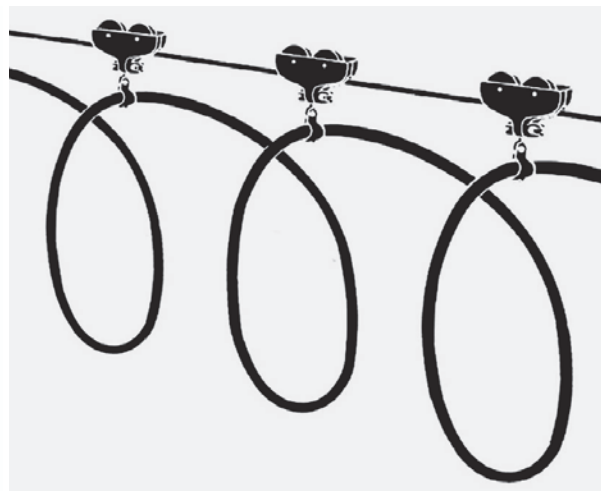

Catenary Wire Festoon Systems

Cable & Hose Carrying Systems

Application

Catenary wire festoon systems provide an economical solution for a range of applications where single, small section cables are to be carried over shorter distances. The taut wire is stretched over the full length of the system with a tensioning turnbuckle at each end, ie no intermediate supports are required making installation quick and easy. Trolleys are available for flatform cables, round cables and hoses with trolley capacities ranging from 5kg up to 20kg. The maximum length of these systems is governed by the need to limit cable sag, this can vary depending on the type of electrical cable or hose being carried but system lengths over 20m are not normally practical.

Typical assembly showing round cable or hose carried along a catenary wire using type 25/12 double wheel trolleys with clips for round cable.

Type 5/6-23 single wheel trolley with platform cable clip.

Catenary Wire Festoon Systems

Cable & Hose Carrying Systems

Catenary Wire

Part Number	Part Code	Diameter
0200101000	2005	5mm
0200101500	2008	8mm

Turnbuckles

Part Number	Part Code	Thread Diameter
0200102500	2060	6mm
0200103000	2120	12mm
0200103500	2160	16mm

Shell Clamps

Part Number	Part Code	Thread Diameter
0200104000	205	6mm
0200104500	208	8mm

End Anchors for Platform Cable

Part Number	Part Code	Drg
0600100500	137-4260/60	G
0600101200	137/7544	G

End Anchors for Round Cable & Hose