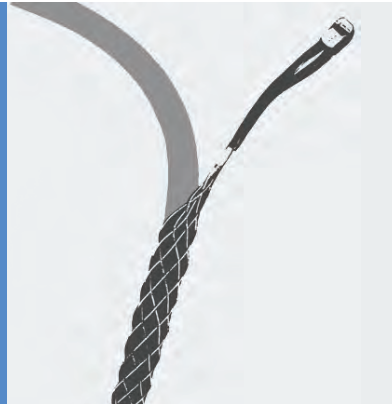

Cable Anchor Stockings

Single weave, Single eye cable anchor stockings from high tensile galvanised steel wire

For heavy duty applications we can also offer double and triple weave and double eye – please ask our sales office for details.

Type	Range	Dim. L	Dim. E	Min. breaking strain
LS3/06	6–10mm	120mm	100mm	200kg
LS3/10	10–13mm	180mm	100mm	346kg
LS3/13	13–16mm	250mm	100mm	346kg
LS3/16	16–20mm	250mm	100mm	681kg
LS3/20	20–25mm	330mm	100mm	814kg
LS3/25	25–32mm	360mm	125mm	814kg
LS3/32	32–38mm	380mm	125mm	1128kg
LS3/38	38–44mm	430mm	125mm	1128kg
LS3/44	44–52mm	480mm	150mm	1128kg
LS3/50	50–65mm	530mm	150mm	2464kg
LS3/64	64–77mm	580mm	150mm	2464kg
LS3/76	76–89mm	630mm	200mm	5241kg
LS3/89	89–102mm	680mm	200mm	5241kg