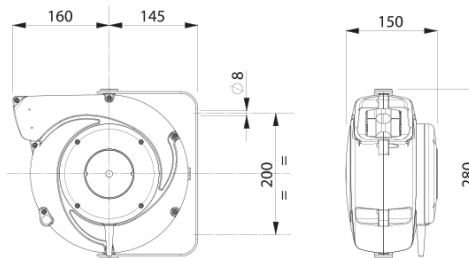

TECHNICAL DATA

Structural elements of cable reel in shock-resistant plastic material.

Roller cable guide.

Ratchet stop.

Wall-mountable steel bracket.

Rewinding cable spring at high resistance.

Wiping contacts with collector ring and brushes.

5000 Series IP55

All drums available in Grey (5507/5508)

5907 Series dimensions

5908 Series dimensions