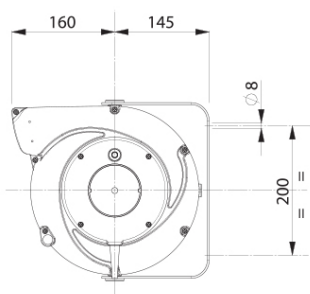

TECHNICAL DATA

Structural elements of cable reel in shock-resistant plastic material.

Roller cable guide.

Ratchet stop.

Wall-mountable steel bracket.

Rewinding cable spring at high resistance.

Wiping contacts with collector ring and brushes.

5000 Series IP55

All drums available in Grey (5507/5508)

5907 Series dimensions

5908 Series dimensions