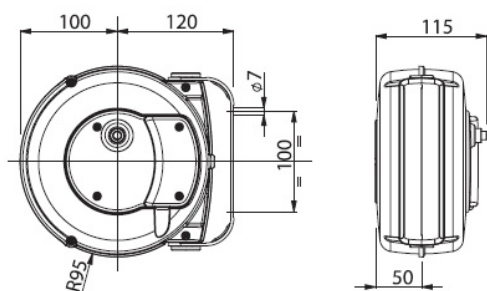

Cable reels with portable Lamps

Series 9001 MINI reels with portable hand lamps

Small spring-operated cable reel for wall mounting equipped with inspection lamp. Available in two version: 230V power supply and 24V power supply.

TECHNICAL DATA

- Casing from shock resistant plastic
- Complete with pivot bracket for mounting.
- Provided with cable ratchet stop device
- Working temperature -5°C/+40°C

MINI Series + T306 Lamp

MINI Series + 328 Lamp

MINI Series dimensions

Type	Cable Length	Lamp Model	Bulb included	Bulb max W	Lamp protection	Reel protection	Transformer
9001/T306	7 + 1m	T306	No	60	IP20	IP42	No
9001/328 – 230V	7 + 1m	328 – 230V	Yes	11	IP55	IP42	No
9001/328 – 24V	7 + 1m	328 – 24V	Yes	11	IP55	IP42	No