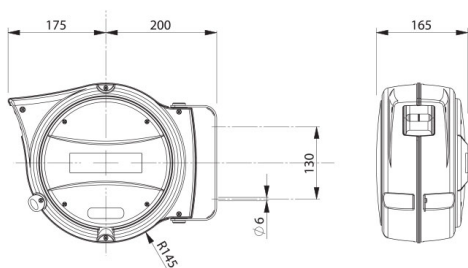

TECHNICAL DATA

AL47 - Diecast aluminium casing, undercoat paint finish.
AM57 – Casing from shock resistant plastic
Complete with pivot bracket for mounting.
Provided with cable ratchet stop device, at desired length, easily removable if constant traction is required.
Heavy duty spring.
Slipring with brass rings and brushes.
Working temperature -5°C/+50°C

AL47 Series + 330 Lamp

AL47 Series + 328 Lamp

AM57 Series + AM8 Lamp

AM57 Series + T06 Lamp

AL47 Series dimensions

AM57 Series dimensions