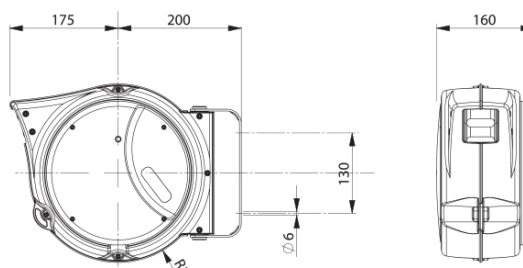

TECHNICAL DATA

AL47 - Diecast aluminium casing, undercoat paint finish.
AM57 – Casing from shock resistant plastic
Complete with pivot bracket for mounting.
Provided with cable ratchet stop device, at desired length, easily removable if constant traction is required.
Heavy duty spring.
Slipring with brass rings and brushes.
Working temperature -5°C/+50°C

AL47 Series + 330 Lamp

AL47 Series + 328 Lamp

AM57 Series + AM8 Lamp

AM57 Series + T06 Lamp

AL47 Series dimensions

AM57 Series dimensions